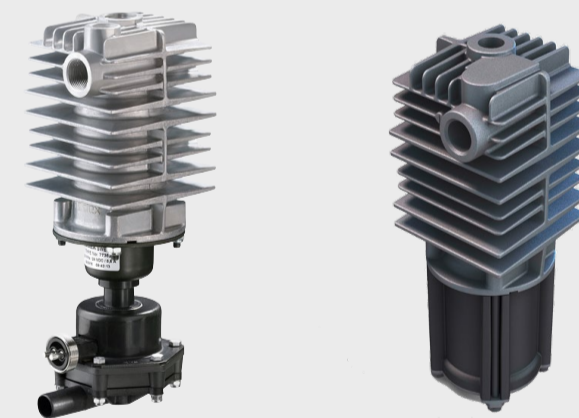

Consep air pre-treatment

Part number	Version	Thread connection	Voltage / current	Electrical connection	ADV number	Application
310041001	pneumatic	M22x1.5	-	-	-	
917905	electric	(1) M22x1.5,(2) Voss 232 NG12	24V/0.5A	M27x1	920035	EvoBus
925735	electric	M22x1.5	24V/0.5A	M24x1	925695	Scania
926715	electric	M22x1.5	24V/0.5A	M27x1	920035	EvoBus, MAN
926935	electric	M22x1.5	24V/0.5A	M27x1	926925	EvoBus, MAN
926955	electric	M22x1.5	24V/0.5A	M24x1	926945	Volvo
927935	electric	M22x1.5	24V/0.5A	pigtail, cable L=1m, din contact	927905	Volvo
927945	electric	M22x1.5	24V/0.5A	M24x1	925695	Iveco City Class2
92795	electric	M22x1.5	12V/1A	M24x1	927915	Iveco City Class3
927965	electric	M22x1.5	24V/0.5A	M24x1	926945	Renault, Iveco
927975	electric	M22x1.5	24V/0.5A	pigtail, cable L=1m, din contact	929975	Scania Part no. 92189
929395	electric	M22x1.5	24V/0.5A	pigtail, cable L=1m, din contact	929965	Volvo Part no. 96273

Drain valves

Part number	Type	Version	Connection thread	Pressure variation Dp (bar)	Electrical connection	Note
206001001	automatic drain valve (ADV)	P Diff	1/4" NPTF	-	-	
206001601	automatic drain valve (ADV)	P Diff	1/4" NPTF	-	-	
206002001	manual drain valve	-	1/4" NPTF	-	-	
206004001	drain tap	-	1/4" NPTF	-	-	petcock type
206005751	manual drain valve	-	M22x1.5	-	-	with ring
315016001	automatic drain valve (ADV), in tank	-	M22x1.5	0.2 - 0.5	-	
315016011	automatic drain valve (ADV), in tank	-	M22x1.5	0.8	-	
315016021	automatic drain valve (ADV), in tank	-	M22x1.5	0.2	-	
315019021	manual drain valve	-	M22x1.5	-	-	without ring
315019031	manual drain valve	-	M22x1.5	-	-	with ring
315031001	automatic drain valve (ADV), in tank	-	M22x1.5	0.2 - 0.4	-	
713115	automatic drain valve (ADV)	electric	M22x1.5	-	M24, 24V/0.5A	
71313	automatic drain valve (ADV)	electric	1/4" NPTF	-	M24, 24V/0.5A	strainer Ø 5.5 without nut SW 30
713175	automatic drain valve (ADV)	electric	M22x1.5	-	M24, 12V/1A	
71318	automatic drain valve (ADV)	electric	1/2" NPTF	-	M24, 24V/0.5A	without nut SW 30
713235	automatic drain valve (ADV)	electric	M22x1.5	-	M27, 24V/0.5A	
71325	automatic drain valve (ADV)	electric	M22x1.5	-	M24, 24V/0.5A	without nut SW 30
71 341	automatic drain valve (ADV)	electric	M22x1.5	-	M24, 24V/0.5A	with electrical contact / relay
71345	automatic drain valve (ADV)	electric	1/4" NPTF	-	M24, 12V/1A	with electrical contact / relay
71347	automatic drain valve (ADV)	electric	M22x1.5	-	M24, 12V/1A	with electrical contact / relay
89179	automatic drain valve (ADV)	electric	1/4" NPTF	-	24V/0.5A	with pigtail (0.3m cable) strainer Ø 5.5