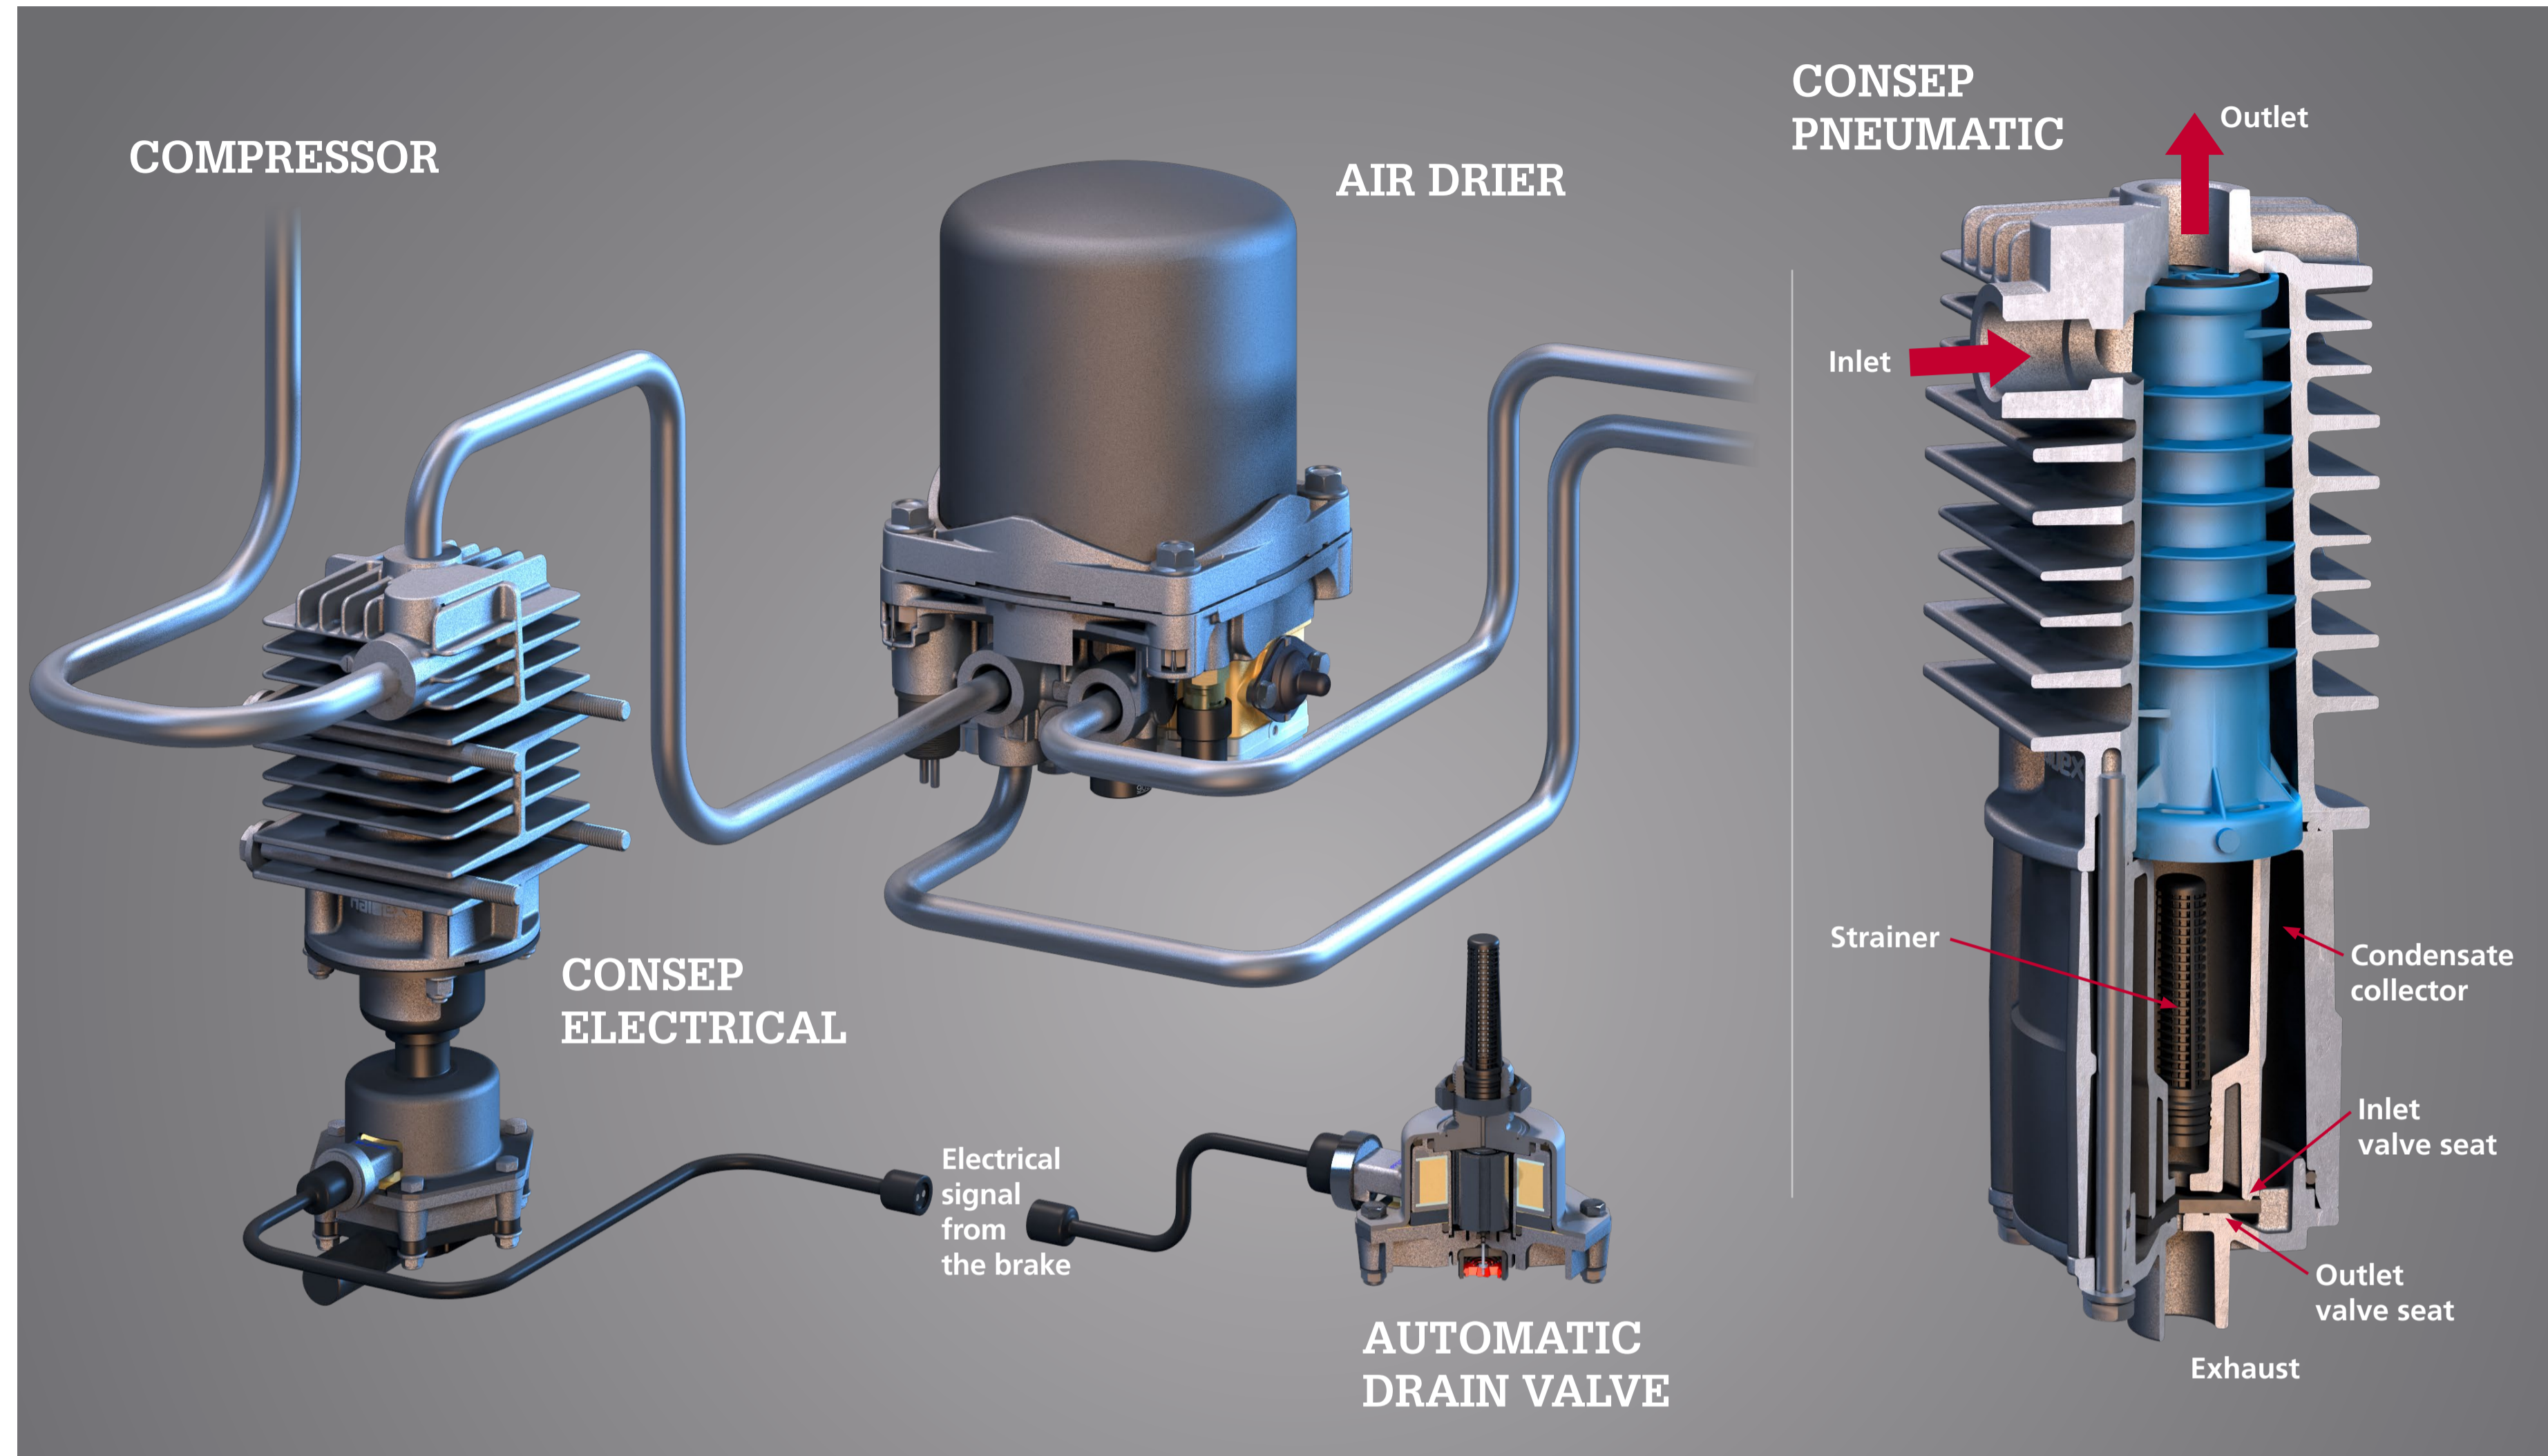

Part number	Description
041013609	time and brake relay for automatic drain valve, Consep side and brake light valve lifter for automatic drain valve, Consep for ADV and Consep without drain collector
541835	relay for automatic drain valve and Consep 24V
762835	electrical connection kit for automatic drain valve and Consep M24
762845	electrical connection kit for automatic drain valve and Consep M27
78165	coil kit for automatic drain valve and Consep 24V
78240	draining box kit for automatic drain valve and Consep
87255	coil kit for automatic drain valve and Consep 24V
89454	coil kit for automatic drain valve and Consep 24V
91917	coil kit for automatic drain valve and Consep 24V

Repair kits for ADV/Consep

Part number	Description
71327	repair kit for automatic drain valve complete
71376	repair kit for Consep condenser side
78164	repair kit for Consep condenser side
90364	repair kit for Consep ADV side
91164	repair kit for black box with heat resistant material
92826	repair kit for Consep condenser side
92833	repair kit for Consep ADV side
92966	repair kit for Consep
78165	coil kit for automatic drain valve / Consep, 24V, connection: M27
78240	draining box kit for automatic drain valve / Consep (universal)
87255	coil kit for automatic drain valve / Consep, 24V, connection: M24
91917	coil kit for automatic drain valve / Consep, 24V, with pigtail (cable length: 1m); DIN
950310019	repair kit for Consep pneumatic

Single air driers (SDX)

Part number	Cut-out (bar)	Range	Heating element	Port 4 signal outlet	Black box number
90498	without governor	-	24V Packard	1/4"NPTF	867925
78990	12.0	1.0±0.3	without	M12x1.5/plugged	787035
78986	10.3	0.9±0.3	24V Deutsch	M12x1.5	873485
93677	10.0	0.7+0.2	24V Costal	M12x1.5 / plugged	936785
78985	12.2	0.9+0.7	24V Deutsch	M12x1.5	873475
93097	12.0	1.0±0.3	without	M12x1.5	931025
87282	10.8	1.3±0.2	without	M12x1.5 / plugged	873325
90548	12.0	1.0±0.3	without	M12x1.5	905495
91309	without governor	-	24V Packard	1/4"NPTF	867925
87297	11.5	1.0±0.3	without	M12x1.5 / plugged	781045
93096	10.8	1.3±0.2	without	M12x1.5	931015
93729	10.3	0.9±0.3	30V Deutsch	M12x1.5	937285
93143	8.9	0.7+0.2	24V Costal	M12x1.5 / plugged	931465
93144	without governor	-	24V Costal	M12x1.5	931475
310050001	8.1	0.6+0.4	24V Costal	-	71847
310055001	without governor	-	30V Deutsch	-	003065309

Black boxes for single air drier SDX

Part number	Working pressure (bar)	Part number	Working pressure (bar)
718475	8.1	872195	11
781045	11.5	873325	10.8
781415	10	873465	9.3
781695	10	873475	12.2
781715	8.7	873485	10.3
781865	12	902165	9.5
787035	12	905495	12
787045	10.2	925345	-
787175	8.5	931015	10.8
789495	10	931025	12
869075	11	937285	10.3

Consep air pre-treatment

Part number	Version	Thread connection	Voltage / current	Electrical connection	ADV number	Application
310041001	pneumatic	M22x1.5	-	-	-	
917905	electric	(1) M22x1.5,(2) Voss 232 NG12	24V/0.5A	M27x1	920035	EvoBus
925735	electric	M22x1.5	24V/0.5A	M24x1	925695	Scania
926715	electric	M22x1.5	24V/0.5A	M27x1	920035	EvoBus, MAN
926935	electric	M22x1.5	24V/0.5A	M27x1	926925	EvoBus, MAN
926955	electric	M22x1.5	24V/0.5A	M24x1	926945	Volvo
927935	electric	M22x1.5	24V/0.5A	pigtail, cable L=1m, din contact	927905	Volvo
927945	electric	M22x1.5	24V/0.5A	M24x1	925695	Iveco City Class2
92795	electric	M22x1.5	12V/1A	M24x1	927915	Iveco City Class3
927965	electric	M22x1.5	24V/0.5A	M24x1	926945	Renault, Iveco
927975	electric	M22x1.5	24V/0.5A	pigtail, cable L=1m, din contact	929975	Scania Part no. 92189
929395	electric	M22x1.5	24V/0.5A	pigtail, cable L=1m, din contact	929965	Volvo Part no. 96273

Drain valves